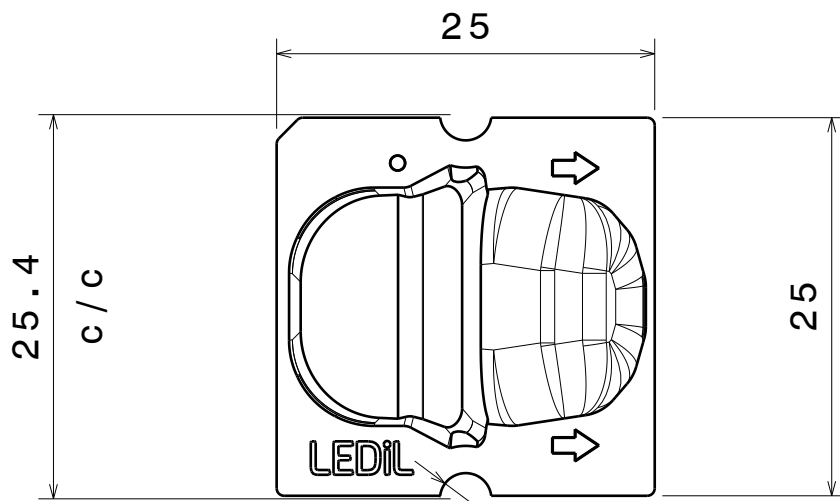

D

C

B

A

4

Isometric view  
Scale: 1:1

Front view

3

Top view

Bottom view

2

2

Acrylic foam tape 0,4mm

1

1

INDEX	PART NO	DESCRIPTION	MATERIAL	COLOUR
1	C15109	STRADA-SQ-FS3	PMMA	

Tolerances if not otherwise shown  
According to DIN ISO 2768-1  
Linear measures:  
Up to 30mm class M, otherwise class C.  
According to DIN ISO 2768-2  
Form and position: class L

LEDiL

Ledil Oy  
Salorankatu 10  
FIN 24240 SALO  
Finland

A4

CA15226

SCALE	2:1	WEIGHT	3,51 g	SHEET	1/1
-------	-----	--------	--------	-------	-----

D

A