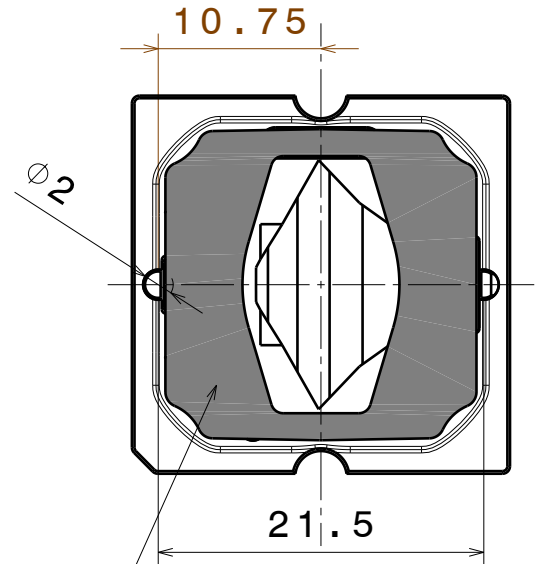

D

C

B

A

4

Isometric view  
Scale: 1:1

Front view

3

Top view

Bottom view

2

2

Acrylic foam tape 0,4mm

1

1

INDEX	PART NO	DESCRIPTION	MATERIAL	COLOUR
1	C15109	STRADA-SQ-FS3	PMMA	

Tolerances if not otherwise shown  
According to DIN ISO 2768-1  
Linear measures:  
Up to 30mm class M, otherwise class C.  
According to DIN ISO 2768-2  
Form and position: class L

LEDiL

Ledil Oy  
Salorankatu 10  
FIN 24240 SALO  
Finland

A4

CA15226

SCALE	2:1	WEIGHT	3,51 g	SHEET	1/1
-------	-----	--------	--------	-------	-----

D

A